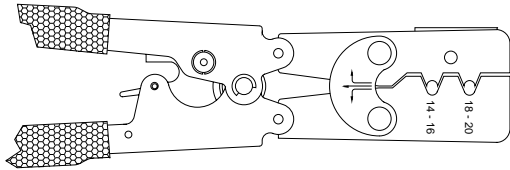

## PACKARD TOOLS AND CONNECTORS

TS5055 TOOL TERMINAL PACKARD  
(WEATHER PACK #12014254)

TS5056 TOOL TERMINAL REMOVAL PARKARD  
(WEATHERPACK #12014012)

### TOWER CONNECTORS AND SEAL ASSEMBLIES (SOLD IN BAGS OF 5)

PART NO.	RT510102	RT510202	RT510302
DESCRIPTION	1-WAY TOWER	2-WAY TOWER	3-WAY TOWER

RT510020 FEMALE SLEEVE: USED IN TOWER ASSEMBLIES  
(SOLD IN BAGS OF 20)

### SHROUD CONNECTORS (SOLD IN BAGS OF 5)

PART NO.	RT510101	RT510201	RT510301
DESCRIPTION	1-WAY SHROUD	2-WAY SHROUD	3-WAY SHROUD

RT510010 MALE PIN: USED IN SHROUD  
(SOLD IN BAGS OF 20)

RT510030 CABLE SEAL: (SOLD IN BAGS OF 20)  
(ONE REQ'D FOR EACH PIN OR SLEEVE)