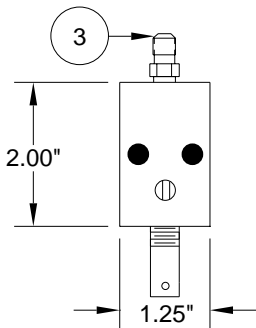

VALVE | HYDRAULIC | MECHANICAL

DRAIN VALVE

FOR 400 AND 500 SERIES LEVELING SYSTEMS

ITEM	PART	QTY	DESCRIPTION
1	RAP6223		TEE HANDLE
2	R3397		1/8" STEEL BALL (BAG OF 10)

FOR QUANTITIES OF ABOVE SEE APPROPRIATE VALVE BELOW.

ITEM	PART	QTY	DESCRIPTION
	RAP4070		DRAIN VALVE 1 PORT COMPLETE FOR 1/4" HYD. LINE
3	RF1456	1	4-FTX-S MALE CONN. (1/8" NPT X 7/16-20 FOR 1/4" HYD LINES)(1 PER RF1456)

ITEM	PART	QTY	DESCRIPTION
	RAP4037		DRAIN VALVE 3 PORT COMPLETE FOR 1/4" HYD. LINE
3	RF1456	3	4-FTX-S MALE CONN. (1/8" NPT X 7/16-20 FOR 1/4" HYD LINES)(1 PER RF1456)

ITEM	PART	QTY	DESCRIPTION
	RAP5981		DRAIN VLV. 4 PORT COMP. FOR 2 1/4" AND 2 5/16" HYD LINES
4	RF3475	2	5-4-FTX-S MALE CONN. (1/4" NPT X 1/2-20 FOR 5/16" HYD LINES)(1 PER RF3475)
5	RF1477	2	4-4-FTX-S MALE CONN. (1/4" NPT X 7/16-20 FOR 1/4" HYD LINES)(1 PER RF1477)

ITEM	PART	QTY	DESCRIPTION
	RAP7200		DRAIN VALVE 4 PORT COMPLETE FOR 1/4" HYD LINES
5	RF1477	4	4-4-FTX-S MALE CONN. (1/4" NPT X 7/16-20 FOR 1/4" HYD LINES)(1 PER RF1477)