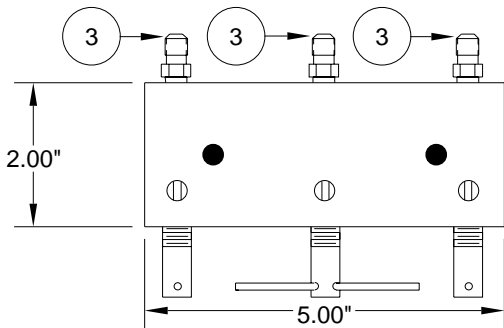

VALVE | HYDRAULIC | MECHANICAL

DRAIN VALVE

FOR 400 AND 500 SERIES LEVELING SYSTEMS

ITEM	PART	QTY	DESCRIPTION
1	RAP6223		TEE HANDLE
2	R3397		1/8" STEEL BALL (BAG OF 10)

FOR QUANTITIES OF ABOVE SEE APPROPRIATE VALVE BELOW.

ITEM	PART	QTY	DESCRIPTION
	RAP4070		DRAIN VALVE 1 PORT COMPLETE FOR 1/4" HYD. LINE
3	RF1456	1	4-FTX-S MALE CONN. (1/8" NPT X 7/16-20 FOR 1/4" HYD LINES)(1 PER RF1456)

ITEM	PART	QTY	DESCRIPTION
	RAP4037		DRAIN VALVE 3 PORT COMPLETE FOR 1/4" HYD. LINE
3	RF1456	3	4-FTX-S MALE CONN. (1/8" NPT X 7/16-20 FOR 1/4" HYD LINES)(1 PER RF1456)

ITEM	PART	QTY	DESCRIPTION
	RAP5981		DRAIN VLV. 4 PORT COMP. FOR 2 1/4" AND 2 5/16" HYD LINES
4	RF3475	2	5-4-FTX-S MALE CONN. (1/4" NPT X 1/2-20 FOR 5/16" HYD LINES)(1 PER RF3475)
5	RF1477	2	4-4-FTX-S MALE CONN. (1/4" NPT X 7/16-20 FOR 1/4" HYD LINES)(1 PER RF1477)

ITEM	PART	QTY	DESCRIPTION
	RAP7200		DRAIN VALVE 4 PORT COMPLETE FOR 1/4" HYD LINES
5	RF1477	4	4-4-FTX-S MALE CONN. (1/4" NPT X 7/16-20 FOR 1/4" HYD LINES)(1 PER RF1477)