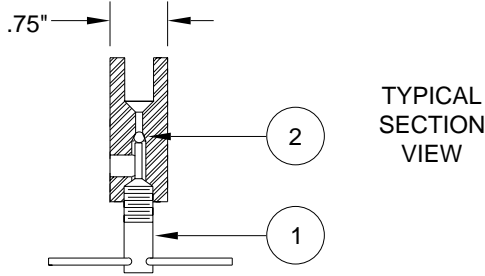

VALVE | HYDRAULIC | MECHANICAL

DRAIN VALVE

FOR 400 AND 500 SERIES LEVELING SYSTEMS

ITEM	PART	QTY	DESCRIPTION
1	RAP6223		TEE HANDLE
2	R3397		1/8" STEEL BALL (BAG OF 10)

FOR QUANTITIES OF ABOVE SEE APPROPRIATE VALVE BELOW.

ITEM	PART	QTY	DESCRIPTION
	RAP4070		DRAIN VALVE 1 PORT COMPLETE FOR 1/4" HYD. LINE
3	RF1456	1	4-FTX-S MALE CONN. (1/8" NPT X 7/16-20 FOR 1/4" HYD LINES)(1 PER RF1456)

ITEM	PART	QTY	DESCRIPTION
	RAP4037		DRAIN VALVE 3 PORT COMPLETE FOR 1/4" HYD. LINE
3	RF1456	3	4-FTX-S MALE CONN. (1/8" NPT X 7/16-20 FOR 1/4" HYD LINES)(1 PER RF1456)

ITEM	PART	QTY	DESCRIPTION
	RAP5981		DRAIN VLV. 4 PORT COMP. FOR 2 1/4" AND 2 5/16" HYD LINES
4	RF3475	2	5-4-FTX-S MALE CONN. (1/4" NPT X 1/2-20 FOR 5/16" HYD LINES)(1 PER RF3475)
5	RF1477	2	4-4-FTX-S MALE CONN. (1/4" NPT X 7/16-20 FOR 1/4" HYD LINES)(1 PER RF1477)