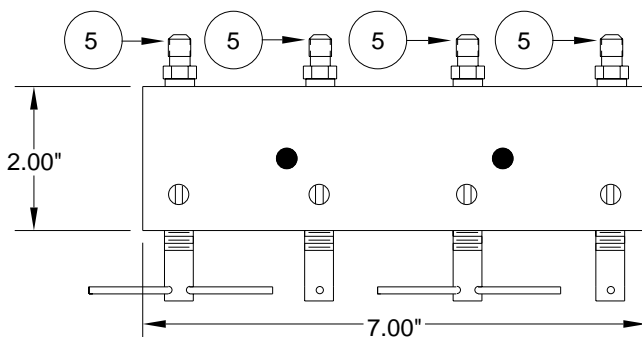

VALVE | HYDRAULIC | MECHANICAL

DRAIN VALVE

FOR 400 AND 500 SERIES LEVELING SYSTEMS

ITEM	PART	QTY	DESCRIPTION
1	RAP6223		TEE HANDLE
2	R3397		1/8" STEEL BALL (BAG OF 10)

FOR QUANTITIES OF ABOVE SEE APPROPRIATE VALVE BELOW.

ITEM	PART	QTY	DESCRIPTION
	RAP4070		DRAIN VALVE 1 PORT COMPLETE FOR 1/4" HYD. LINE
3	RF1456	1	4-FTX-S MALE CONN. (1/8" NPT X 7/16-20 FOR 1/4" HYD LINES)(1 PER RF1456)

ITEM	PART	QTY	DESCRIPTION
	RAP4037		DRAIN VALVE 3 PORT COMPLETE FOR 1/4" HYD. LINE
3	RF1456	3	4-FTX-S MALE CONN. (1/8" NPT X 7/16-20 FOR 1/4" HYD LINES)(1 PER RF1456)

ITEM	PART	QTY	DESCRIPTION
	RAP5981		DRAIN VLV. 4 PORT COMP. FOR 2 1/4" AND 2 5/16" HYD LINES
4	RF3475	2	5-4-FTX-S MALE CONN. (1/4" NPT X 1/2-20 FOR 5/16" HYD LINES)(1 PER RF3475)
5	RF1477	2	4-4-FTX-S MALE CONN. (1/4" NPT X 7/16-20 FOR 1/4" HYD LINES)(1 PER RF1477)

ITEM	PART	QTY	DESCRIPTION
	RAP7200		DRAIN VALVE 4 PORT COMPLETE FOR 1/4" HYD LINES
5	RF1477	4	4-4-FTX-S MALE CONN. (1/4" NPT X 7/16-20 FOR 1/4" HYD LINES)(1 PER RF1477)