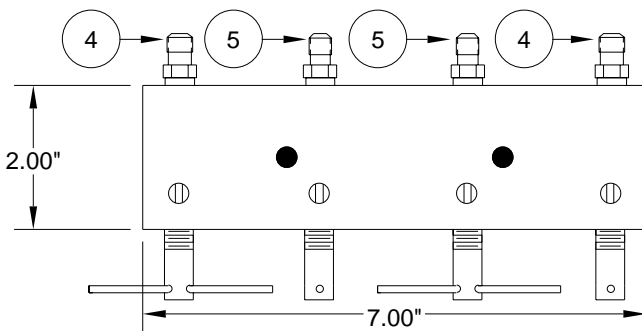

VALVE | HYDRAULIC | MECHANICAL

DRAIN VALVE

FOR 400 AND 500 SERIES LEVELING SYSTEMS

ITEM	PART	QTY	DESCRIPTION
1	RAP6223		TEE HANDLE
2	R3397		1/8" STEEL BALL (BAG OF 10)

FOR QUANTITIES OF ABOVE SEE APPROPRIATE VALVE BELOW.

ITEM	PART	QTY	DESCRIPTION
	RAP4070		DRAIN VALVE 1 PORT COMPLETE FOR 1/4" HYD. LINE
3	RF1456	1	4-FTX-S MALE CONN. (1/8" NPT X 7/16-20 FOR 1/4" HYD LINES)(1 PER RF1456)

ITEM	PART	QTY	DESCRIPTION
	RAP4037		DRAIN VALVE 3 PORT COMPLETE FOR 1/4" HYD. LINE
3	RF1456	3	4-FTX-S MALE CONN. (1/8" NPT X 7/16-20 FOR 1/4" HYD LINES)(1 PER RF1456)

ITEM	PART	QTY	DESCRIPTION
	RAP5981		DRAIN VLV. 4 PORT COMP. FOR 2 1/4" AND 2 5/16" HYD LINES
4	RF3475	2	5-4-FTX-S MALE CONN. (1/4" NPT X 1/2-20 FOR 5/16" HYD LINES)(1 PER RF3475)
5	RF1477	2	4-4-FTX-S MALE CONN. (1/4" NPT X 7/16-20 FOR 1/4" HYD LINES)(1 PER RF1477)

ITEM	PART	QTY	DESCRIPTION
	RAP7200		DRAIN VALVE 4 PORT COMPLETE FOR 1/4" HYD LINES
5	RF1477	4	4-4-FTX-S MALE CONN. (1/4" NPT X 7/16-20 FOR 1/4" HYD LINES)(1 PER RF1477)