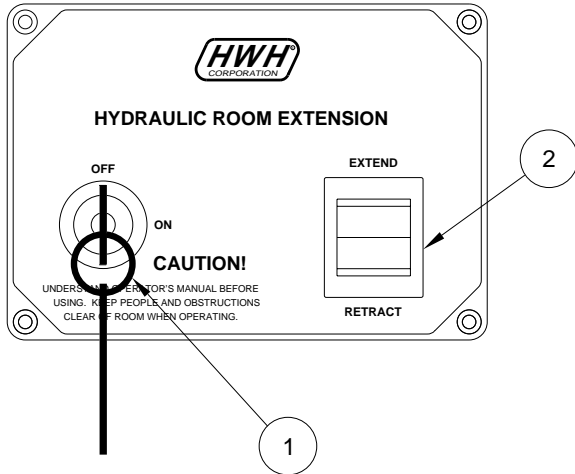

PANEL, CONTROL KEYED ROCKER SWITCH-CONTROLLED CANOPY LIFT SYSTEMS

REPLACEMENT PARTS

ITEM	PART	QTY	DESCRIPTION
1	RP90038	1	REPLACEMENT KEYS (CONTAINS 2)
2	RP90042	1	ROCKER SWITCH

NOTE: THE KEY SWITCH IS NOT A REPLACEMENT PART. ORDER A COMPLETE PANEL IF KEY SWITCH REPLACEMENT IS NECESSARY.

REPLACEMENT PANELS

CHOOSE A REPLACEMENT PANEL ACCORDING TO THE STICKER ON THE BACK OF THE PANEL OR MATCH THE CORRECT WIRING OF THE ROCKER SWITCH.

EXISTING NO.	REPLACEMENT NO.
--------------	-----------------