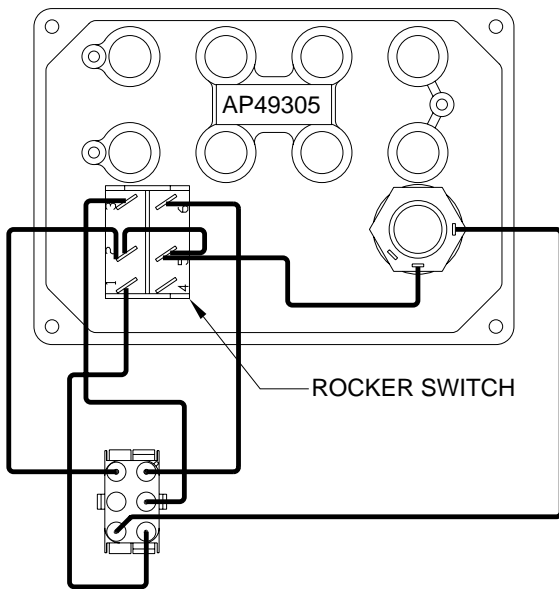

PANEL, CONTROL KEYED ROCKER SWITCH-CONTROLLED CANOPY LIFT SYSTEMS

REPLACEMENT PARTS

ITEM	PART	QTY	DESCRIPTION
1	RP90038	1	REPLACEMENT KEYS (CONTAINS 2)
2	RP90042	1	ROCKER SWITCH

NOTE: THE KEY SWITCH IS NOT A REPLACEMENT PART. ORDER A COMPLETE PANEL IF KEY SWITCH REPLACEMENT IS NECESSARY.

REPLACEMENT PANELS

CHOOSE A REPLACEMENT PANEL ACCORDING TO THE STICKER ON THE BACK OF THE PANEL OR MATCH THE CORRECT WIRING OF THE ROCKER SWITCH.

EXISTING NO.	REPLACEMENT NO.
--------------	-----------------