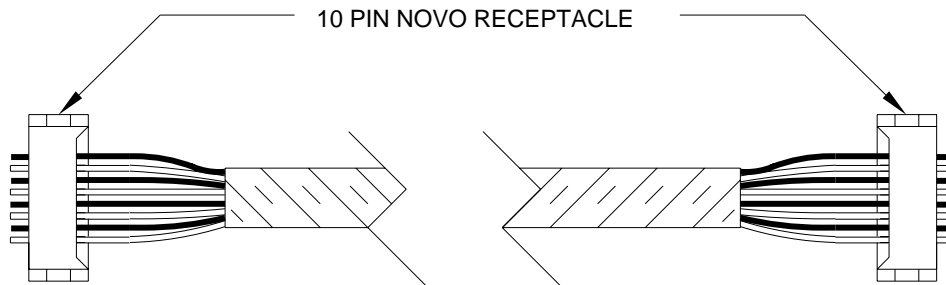

**CABLE, MODULAR
FOR TOUCH PANEL-CONTROLLED LEVELING SYSTEMS
(WITH 14" CONTROL BOXES)**

REPLACEMENT MODULAR CABLES

EXISTING NO.	REPLACEMENT NO.	CABLE LENGTH	DESCRIPTION
AP8446	RAP8446	11'	MODULAR CABLE 11'
AP8614	RAP8614	14'	MODULAR CABLE 14'
AP9652	RAP9652	17'	MODULAR CABLE 17'
AP9723	RAP9723	20'	MODULAR CABLE 20'
AP11607	RAP90814	22'	MODULAR CABLE 22'
AP13958	RAP90867	27'	MODULAR CABLE 27'
AP15456	RAP90816	30'	MODULAR CABLE 30' W/LOOM
AP17075	RAP90817	34'	MODULAR CABLE 34' W/LOOM
AP14944	RAP90868	45'	MODULAR CABLE 45' W/LOOM