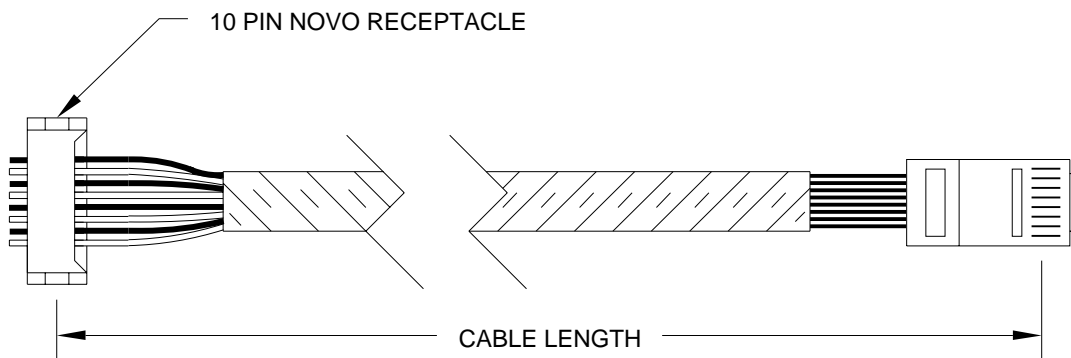

**CABLE, MODULAR
FOR TOUCH PANEL-CONTROLLED LEVELING SYSTEMS
(WITH 7" CONTROL BOXES)**

REPLACEMENT MODULAR CABLES

EXISTING NO.	REPLACEMENT NO.	CABLE LENGTH	DESCRIPTION
AP8001	RAP8001	3' - 0"	MODULAR CABLE 3' 0"
AP9226	RAP9226	5' - 0"	MODULAR CABLE 5' 0"
AP8002	RAP8002	7' - 0"	MODULAR CABLE 7' 0"
AP8460	RAP8460	10' - 0"	MODULAR CABLE 10' 0"
AP8690	RAP8690	13' - 0"	MODULAR CABLE 13' 0"
AP8058	RAP8058	22' - 0"	MODULAR CABLE 22' 0"