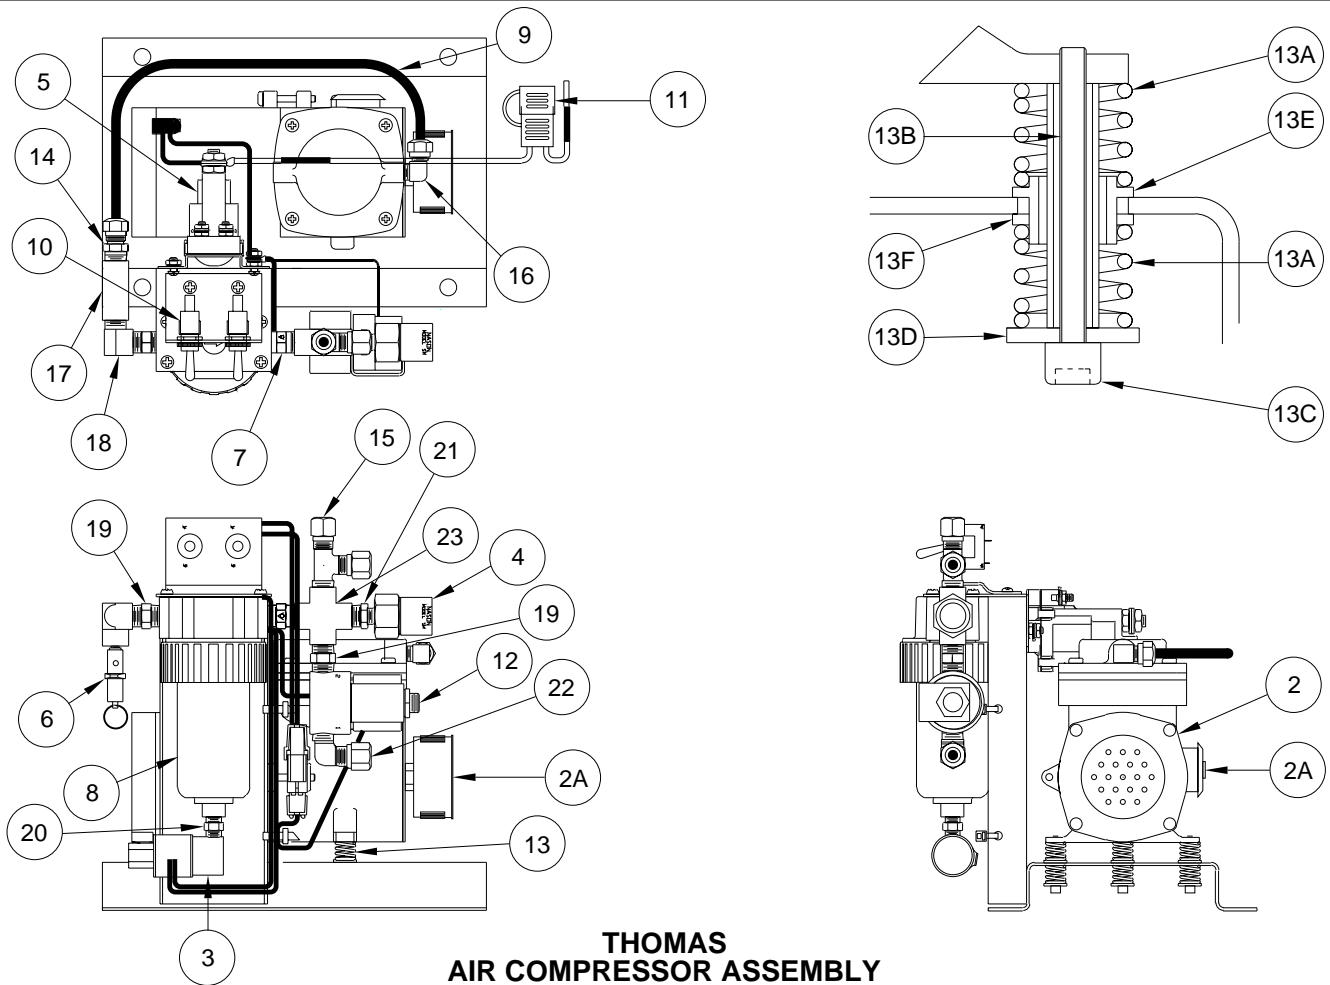

# COMPRESSOR, AIR - 3 OUTPUT, THOMAS (AP28348)

**THOMAS  
AIR COMPRESSOR ASSEMBLY**

| ITEM | PART     | QTY | DESCRIPTION                           | ITEM | PART    | QTY | DESCRIPTION                         |
|------|----------|-----|---------------------------------------|------|---------|-----|-------------------------------------|
| 1    | RAP91891 |     | AIR COMPRESSOR<br>(COMPLETE 12 VOLT)  | 13   | RAP6562 | 1   | SPRING KIT                          |
| 2    | RAP6192  | 1   | COMPRESSOR 12 VOLT                    | 13A  |         | 6   | SPRING                              |
| 2A   | RAP6563  | 1   | FILTER KIT<br>(FILTER AND PLUG)       | 13B  |         | 3   | SPACER                              |
| 3    | RAP90911 | 1   | SOLENOID VALVE<br>(NORMALLY OPEN)     | 13C  |         | 3   | SHCS                                |
| 4    | RAP91344 | 1   | SWITCH PRESSURE<br>(NORMALLY CLOSED)  | 13D  |         | 3   | WASHER                              |
| 5    | RP5512   | 1   | RELAY<br>(12 VOLT ESSEX)              | 13E  |         | 3   | SPRING SUPPORT                      |
| 6    | RP5869   | 1   | AIR SAFETY VALVE                      | 13F  |         | 3   | RING                                |
| 7    | RP5597   | 1   | CHECK VALVE                           | 14   | RF6549  | 1   | MALE CONNECTOR BRASS<br>1/4" X 1/4" |
| 8    | RAP5883  | 1   | FILTER ASSEMBLY<br>(REPLACES RAP5935) | 15   | RF90579 | 1   | 1/4" NPT TO 3/8" TUBE TEE           |
| 9    | RP6566   | 1   | AIRLINE 1/4"                          | 16   | RF6791  | 1   | BRASS ELBOW 1/8" X 1/4"             |
| 10   | RAP2354  | 2   | TOGGLE SWITCH                         | 17   | RF5887  | 1   | BRASS TEE 1/4"                      |
| 11   | RAP6551  | 1   | HARNESS FUSED<br>15 AMP FUSE          | 18   | RF3340  | 1   | BRASS ELBOW 1/4" X 1/4"             |
| 12   | RAP91775 | 1   | SOLENOID VALVE<br>(2 WAY)             | 19   | RF6011  | 2   | BRASS NIPPLE 1/4"                   |
|      |          |     |                                       | 20   | RF90170 | 1   | BRASS NIPPLE 1/8"                   |
|      |          |     |                                       | 21   | RF90172 | 1   | BRASS BUSHING<br>1/4" X 1/8"        |
|      |          |     |                                       | 22   | RF90164 | 1   | BRASS ELBOW 1/4"<br>TO 3/8" TUBE    |
|      |          |     |                                       | 23   | RF90675 | 1   | BRASS CROSS 1/4"                    |