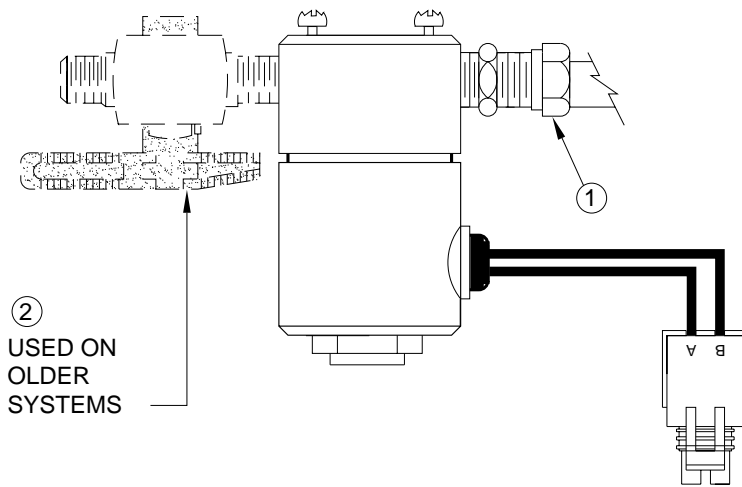

**VALVE, AIR SOLENOID - 12 VOLT AND 24 VOLT
USED PRIMARILY FOR AIR DUMP ON COACHES WITH AIR SUSPENSION**

REPLACEMENT AIR SOLENOID

ITEM	PART	QTY	DESCRIPTION
	RAP1653		12 VOLT CONTINUED DUTY SOLENOID WITH 3/8" FITTING (REPLACES RAP4389)
	RAP90404		24 VOLT CONTINUED DUTY SOLENOID WITH 3/8" FITTING

REPLACEMENT PARTS

ITEM	PART	QTY	DESCRIPTION
1	RF4478	1	68NTA-6-4 3/8" TUBE X 1/4" NPT
2	RAP92644	1	PV607-4 1/4" x 1/4" PLUG VALVE