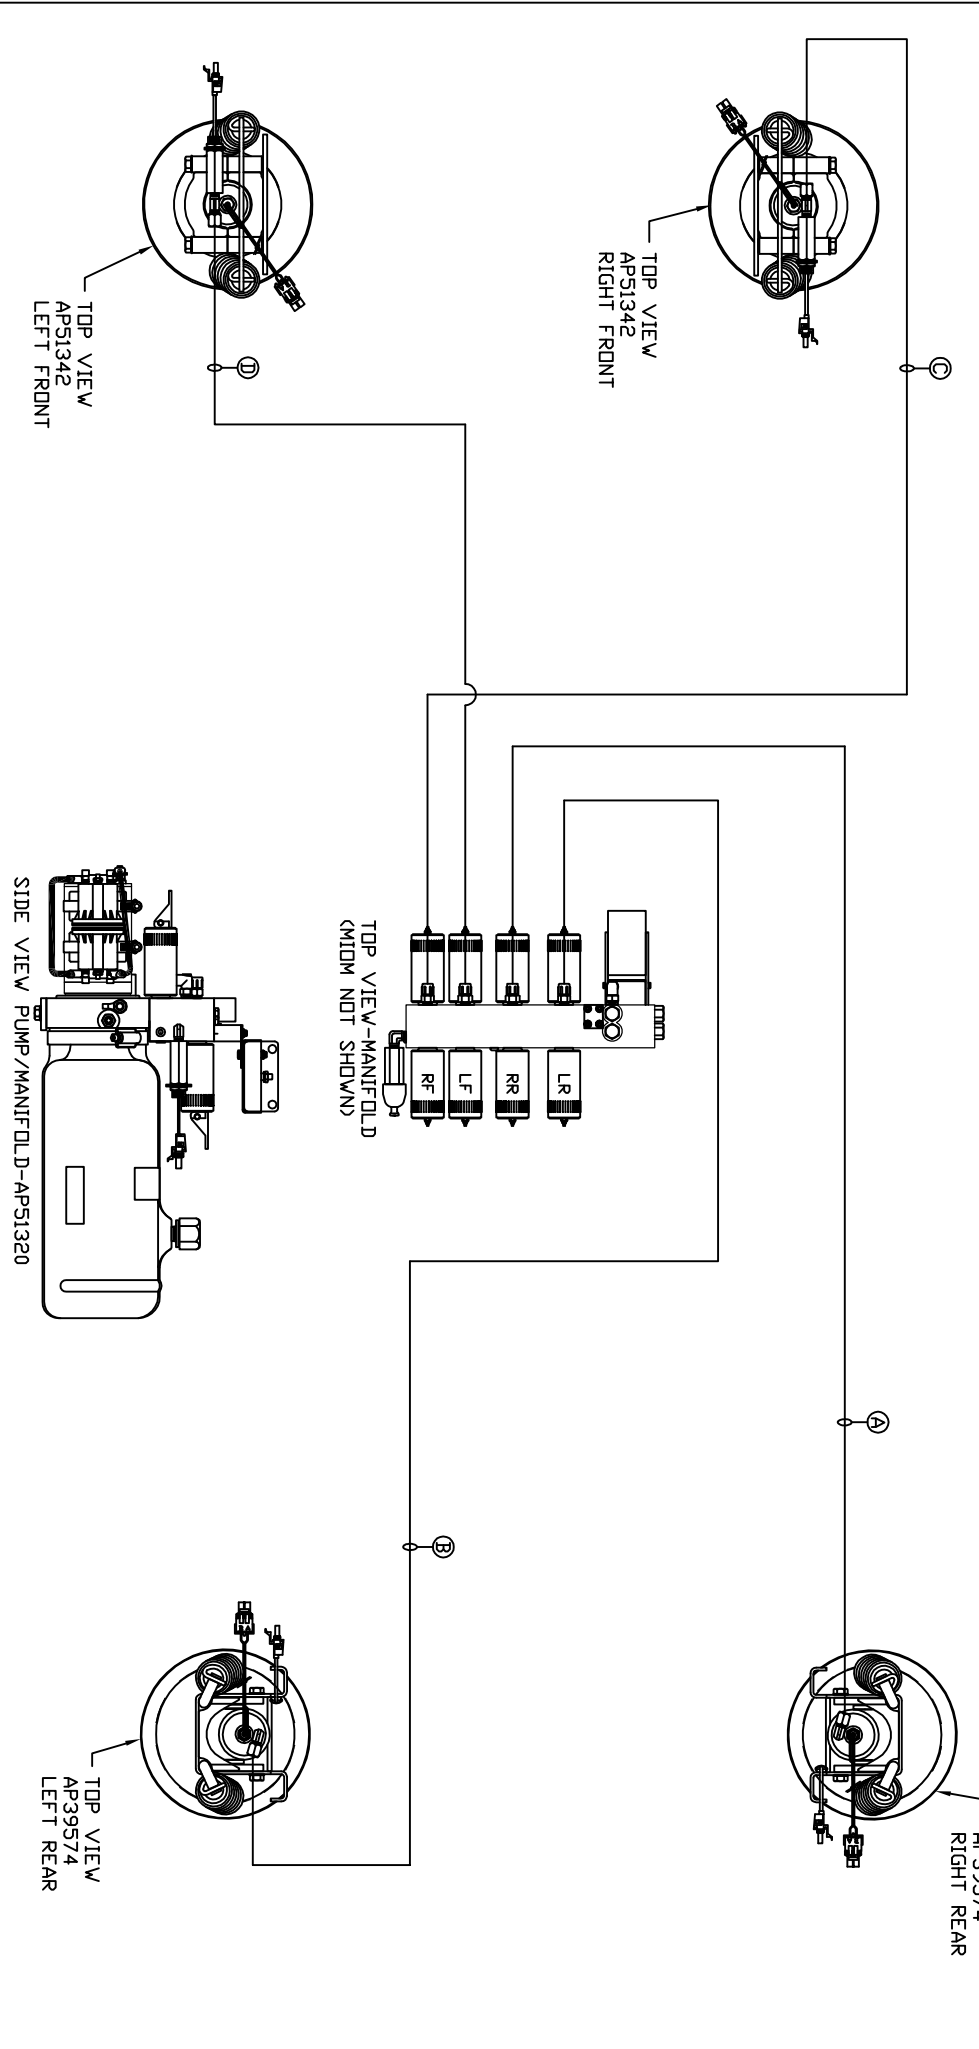

ORIENTATION
FRONT

- Ⓐ AP4064 HOSE ASSY 04 x 300'
- Ⓑ AP4064 HOSE ASSY 04 x 300'
- Ⓒ AP4073 HOSE ASSY 04 x 60'
- Ⓓ AP4073 HOSE ASSY 04 x 60'

NOTE: CROSS TIES REQUIRED FOR FRONT AND REAR JACKS

NOTE: INSTALLATION MUST CONFORM TO GOOD SHOP PRACTICES, SAE STANDARDS, RVIA STANDARDS, AND OTHER APPLICABLE STANDARDS.

LEVELING SYSTEM: AP57419

NO.	DATE	REVISION

<p>HW/H 1-80 EXIT 267 SOUTH RT 1 MOSCOW, IDWA 52760</p>	<p>SCALE 1:6 DATE 06FEB17 DRAWN BY .</p>	<p>HYD CONN DIAGRAM</p>	<p>TIMELESS TRAILER</p>	<p>DRAWING NUMBER MP71062</p>
---	--	-------------------------	-------------------------	-----------------------------------