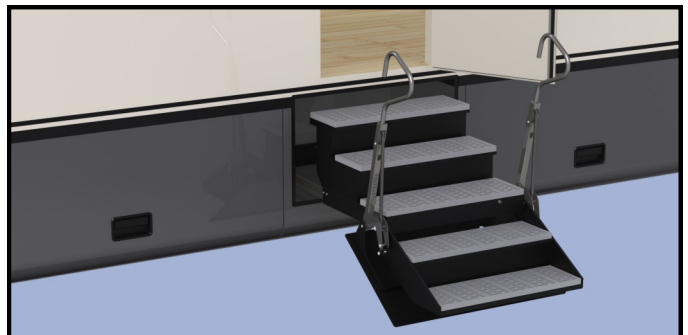

Five Step Extended Position

2096 Moscow Road, Moscow, IA 52760 | Ph: 800-321-3494 | Fax: 563-724-3408 | www.HWH.com

Web Video
www.hwh.com/ml45564.wmv

STRONG, RELIABLE, HYDRAULIC POWER