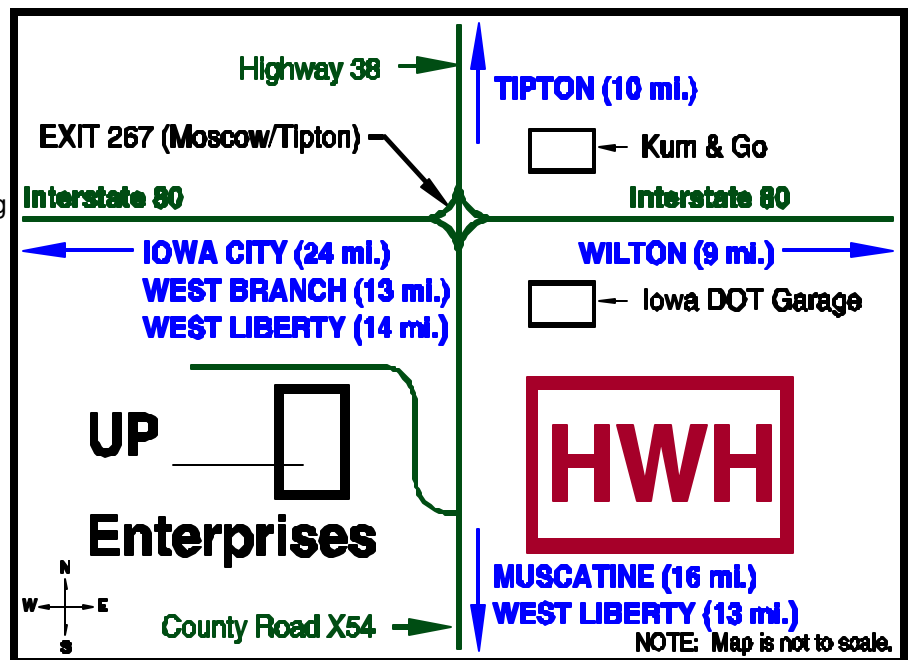

Hydraulics & Electronics Engineering and Manufacturing Company

On I-80, Exit 267 South | 2096 Moscow Road | Moscow, IA 52760

Hiring Hotline: 563-340-3822 | Main Ph: 563-724-3396 | Web: www.hwh.com | Email: careers@hwh.com

SUMMER CAREER OPPORTUNITY Shipping Assistant

Main Job Tasks

- On-the-job training provided.
- Pack Boxes According to Bills-of-Material/Production Orders.
- Lift small & big parts up to 50 lbs.
- Operate Light Machines: Manual Tape Machine, Manual Pallet Jack, Heated Bag Sealer, Electric Stapler, Pillow Machine.

Base Requirements

- Excellent attention to detail.
- Excellent attendance.
- Must be at least 16 years old.
- Must pass drug screen.

Additional Information:

- Monday - Friday (Summer)
- **Full-Time Hours:**
  - M-F 8:00 am - 4:30 pm
- **Part-Time Hours:**
  - M-F 8:00 am - 12:00 noon
  - M-F 12:30 pm - 4:30 pm

Call our Hiring Hotline at 563-340-3822 (or) email careers@hwh.com for an interview!
To learn more about HWH®, visit www.HWH.com. (Visit the "Contact Us/About Us - Employee Section.")

HWH® CAREER OPPORTUNITIES...