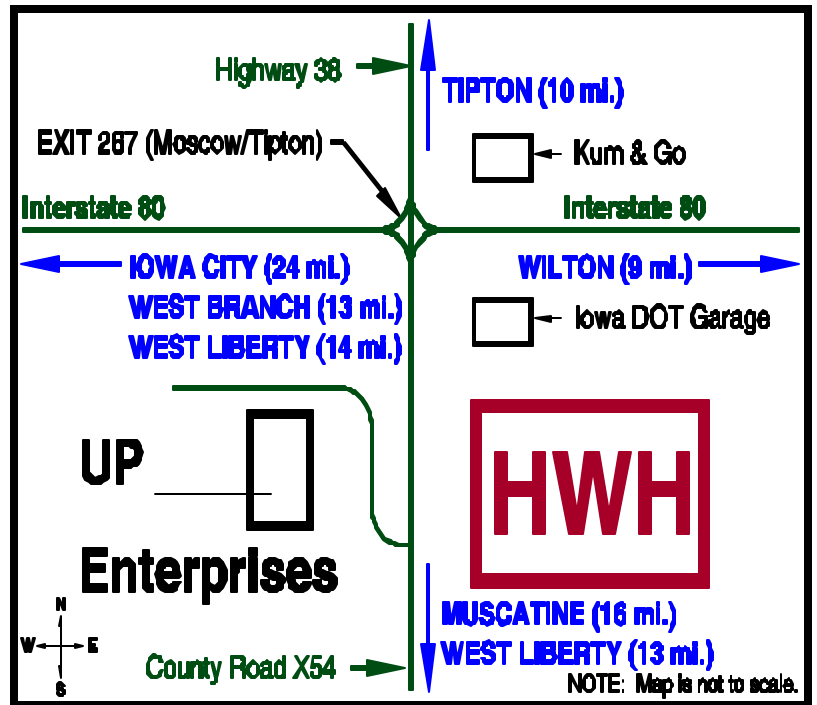

Call our Hiring Hotline at 563-340-3822 (or) email careers@hwh.com for an interview!

To learn more about HWH®, visit www.HWH.com. (Visit the "Contact Us/About Us - Employee Section.")

HWH® CAREER OPPORTUNITIES...

ACCOUNTING | ADVERTISING | ASSEMBLY - LIGHT & MEDIUM DUTY | CLERICAL WORK | CNC INJECTION MOLDING
CNC LASER CUTTING | CNC & MANUAL MILLING | CNC & MANUAL SAWING | CNC & MANUAL SHEARING/PRESSING
CNC & MANUAL TURNING | CNC & MANUAL WELDING | DATA ENTRY | DRAFTING | ELECTRONICS TECHNOLOGY
ENGINEERING - ELECTRICAL DESIGN, MECHANICAL DESIGN & MANUFACTURING DESIGN | ENGINEERING SUPPORT
FIBERGLASS WORK | HUMAN RESOURCES | INFORMATION SYSTEMS | INVENTORY CONTROL | JANITORIAL
MAINTENANCE - MECHANICAL & ELECTRICAL | MANAGEMENT | MARKETING | MATERIAL MOVEMENT | ORDER ENTRY
PHONE OPERATORS | PLATING | PRODUCTION SCHEDULING | QUALITY CONTROL | RV SYSTEM INSTALLATION
RV SYSTEM TROUBLE-SHOOTING | SALES - INSIDE & OUTSIDE | SHIPPING | TOOL & DIE MAKING