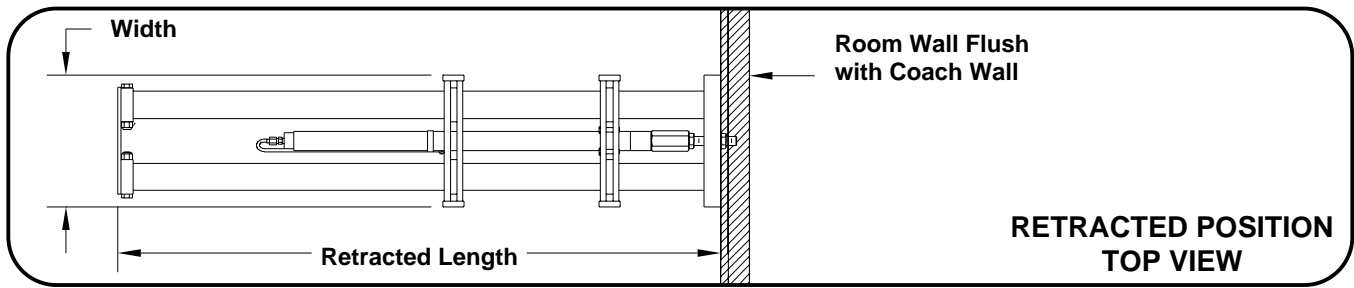

HWH's unique SpaceMaker single cylinder room extension increases the size of a room by up to 34 inches.

The fit that performs.™

HWH Corporation
2096 Moscow Road • P.O. Box 183
Moscow, Iowa 52760-0183 • 800-321-3494
319-724-3396 • <http://www.hwhcorp.com>

Specifications

The HWH SpaceMaker[®]: Single Cylinder Room Extension

WEIGHTS (lbs.)	
Mechanism Assembly	68.00
Pump *	14.20
Gross Weight *	82.20

DIMENSIONS (in.)	
Width	11.00
Height	3.00
Length (Retracted)	51.30
Max. Extension of Room	24.00