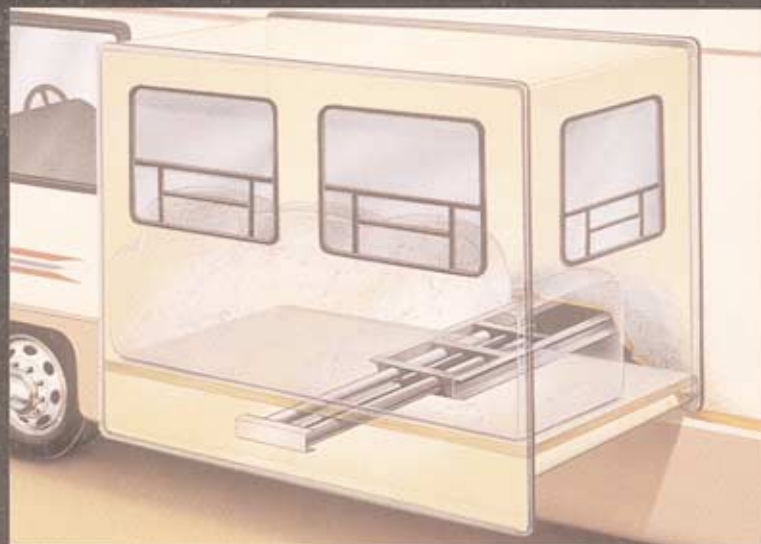

The HWH SpaceMaker™: Single Cylinder Room Extension.

For more than two decades, HWH leveling systems have been the measure of our success. Now there's another: SpaceMaker™, our advanced hydraulic room extension. It's a totally flexible extension that increases the size of a room by up to 34 inches. When used in bedrooms, the extension mechanism is located under the bed providing under floor storage space. When used in living rooms, dining rooms and galleys, the extension mechanism is located under the floor.

HWH extension hydraulics offer precise compression on the room seals so that our room extension closes firmly and securely. Engineered plastic slide bearings eliminate the need for messy lubricants, ensuring smooth operation. And the cylinder stroke can be adjusted in either direction so our room extension continues to seal over time.

Like HWH leveling systems, you'll find technology-driven engineering and high quality materials. No wonder our room extensions and levelers are the right combination. For reliability and durability, depend on HWH. No one else measures up.

HWH's unique SpaceMaker single cylinder room extension increases the size of a room by up to 34 inches.