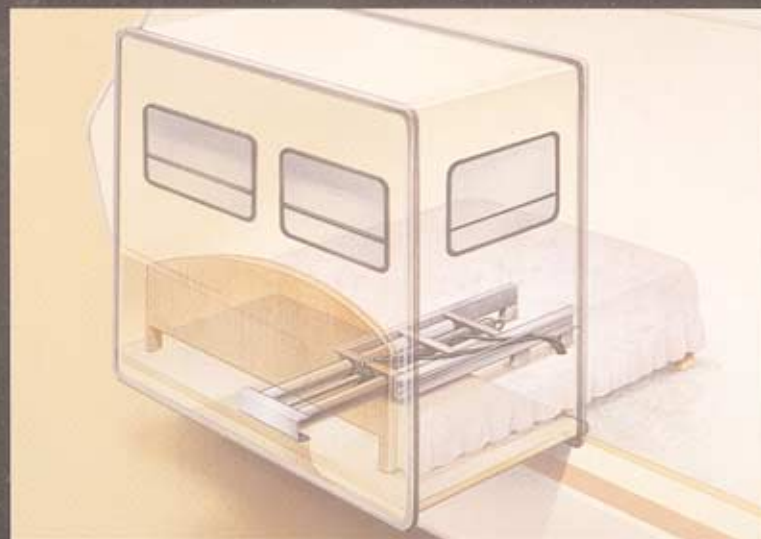

The fit that performs.™

HWH Corporation
2096 Moscow Road • P.O. Box 183
Moscow, Iowa 52760-0183 • 800-321-3494
319-724-3396 • <http://www.hwhcorp.com>