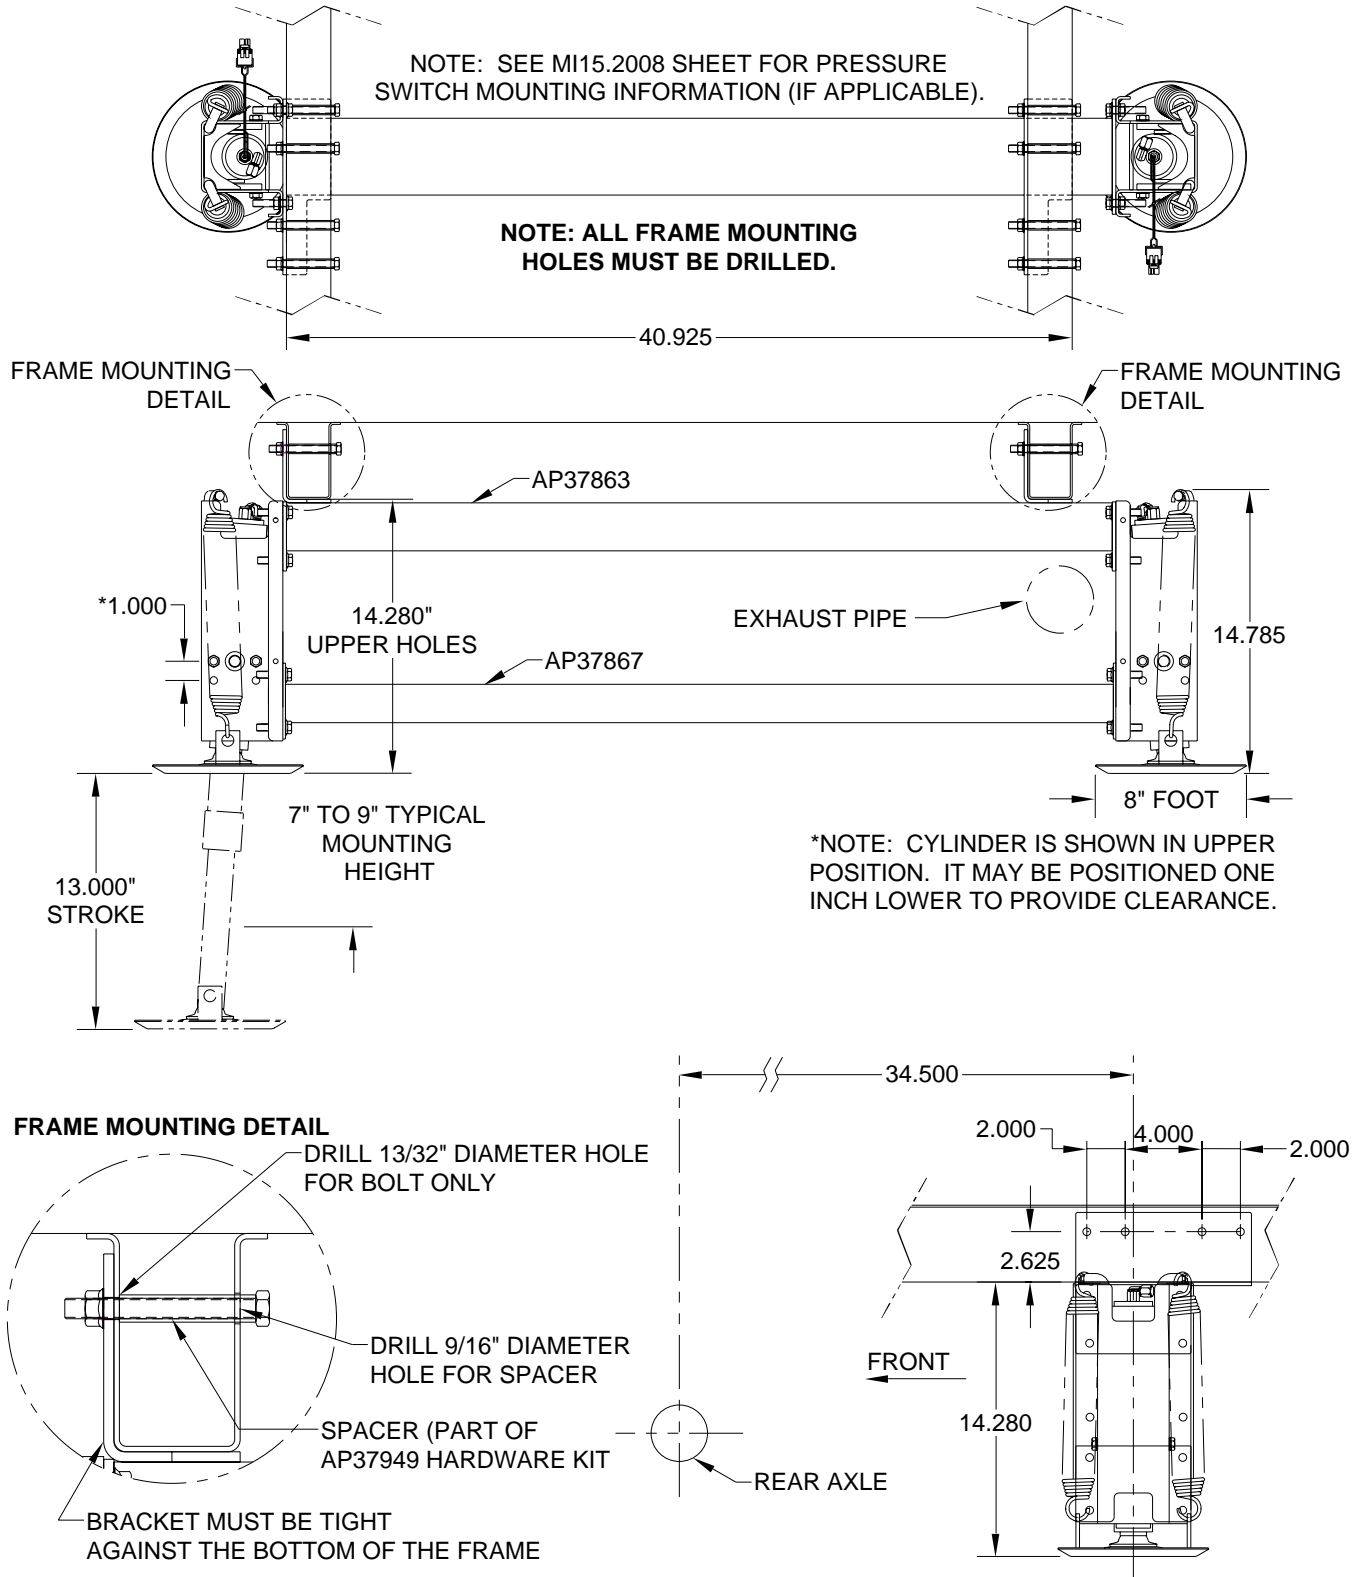

4000# Jack Kit: Straight-Acting Jacks

Application: For rear of Dodge Sprinter 2500 Chassis.

Mfr. #: AP37942 4000# Jack Kit

Includes: 2 - AP39573 4000# x 13" Stroke Jack Assy.
1 - AP37950 Hardware Kit

Mfr. #: AP37943 Crosstie Kit

Includes: 1 - AP37863 Upper Crosstie
1 - AP37867 Lower Crosstie
1 - AP37949 Hardware Kit
1 - AP37950 Hardware Kit

M.S.R.P.: See Item Price Listing

M.S.R.P.: See Item Price Listing

NOTE: ALL DIMENSIONS ARE APPROXIMATE