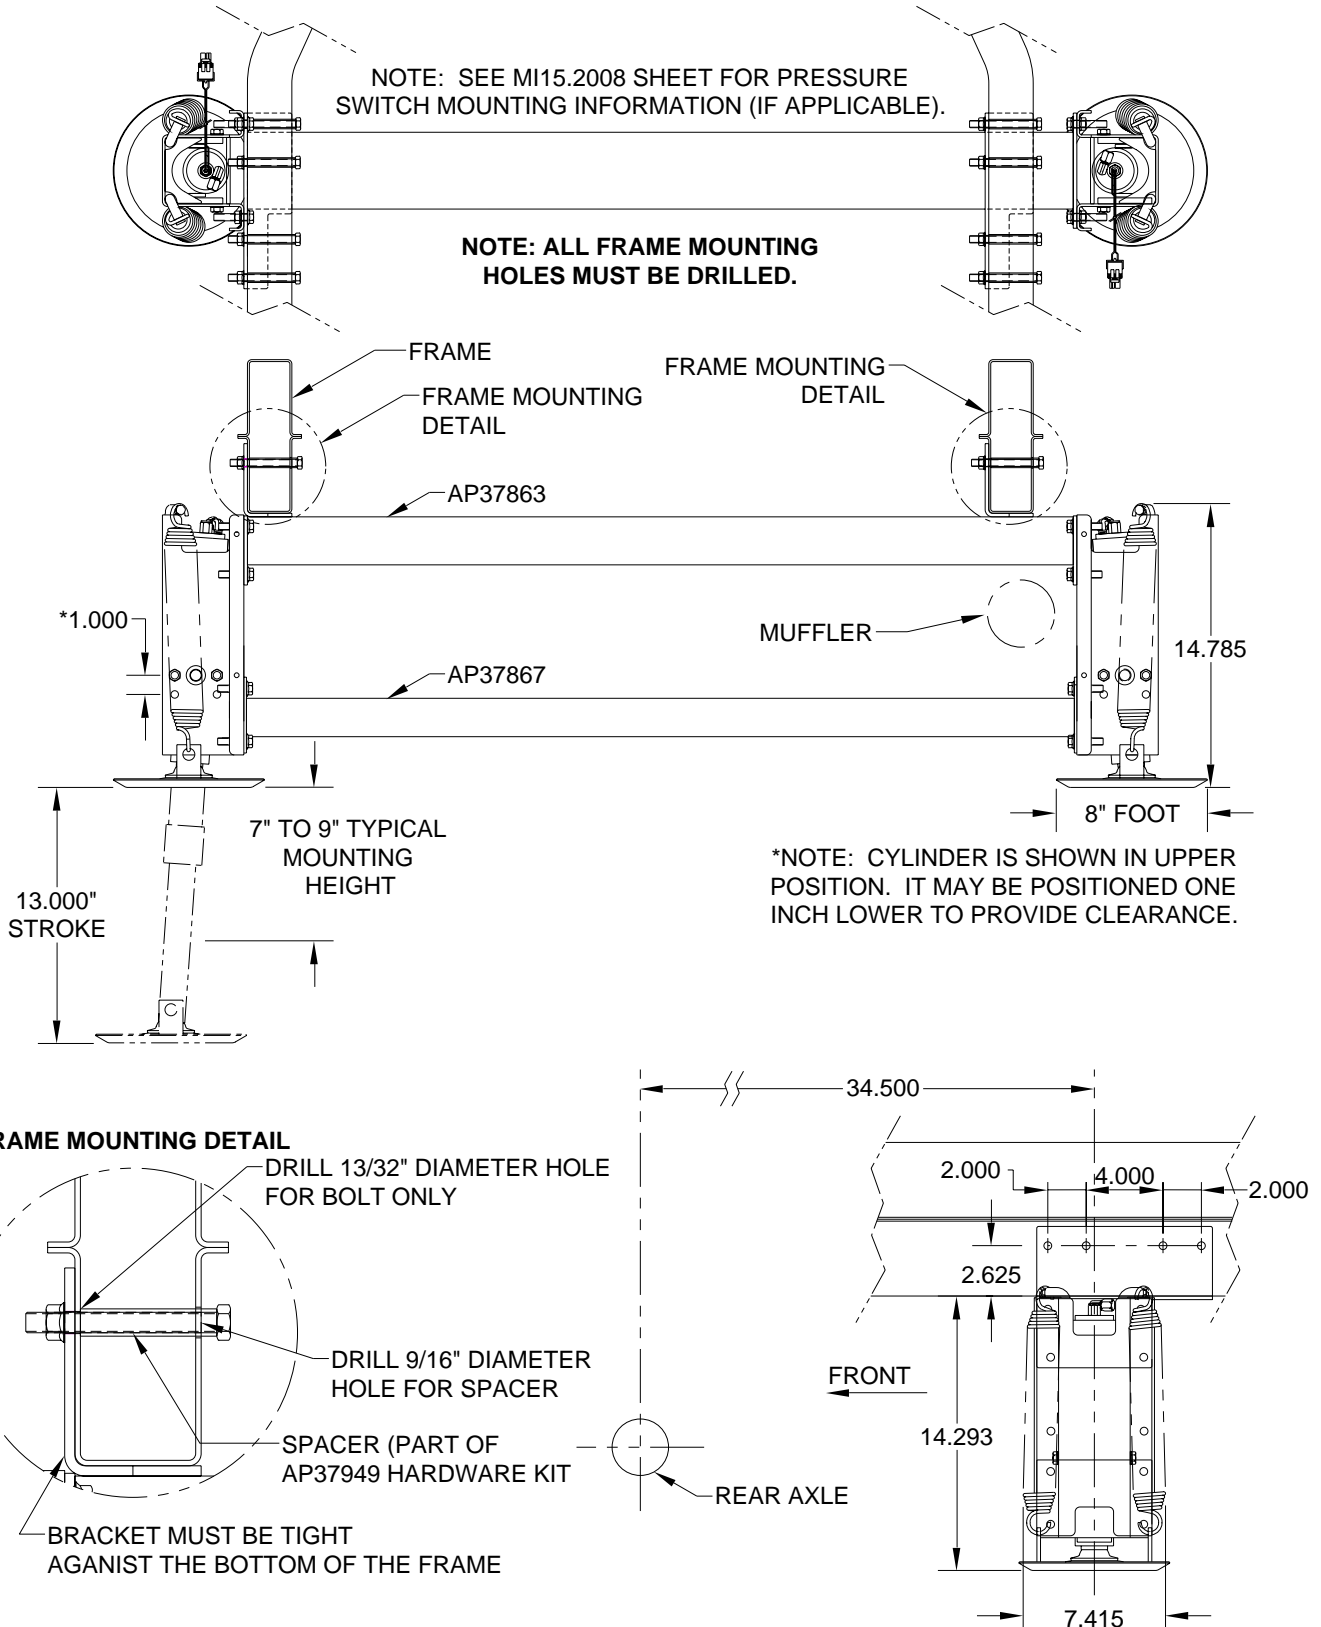

4000# Jack Kit: Straight-Acting Jacks

Application: For rear of Dodge Sprinter 2500 Chassis.

Mfr. #: AP37942 4000# Jack Kit

Includes: 2 - AP39573 4000# x 13" Stroke Jack Assy.
1 - AP37950 Hardware Kit

M.S.R.P.: See Item Price Listing

Mfr. #: AP37943 Crosstie Kit

Includes: 1 - AP37863 Upper Crosstie
1 - AP37867 Lower Crosstie
1 - AP37949 Hardware Kit
1 - AP37950 Hardware Kit

M.S.R.P.: See Item Price Listing

NOTE: ALL DIMENSIONS ARE APPROXIMATE