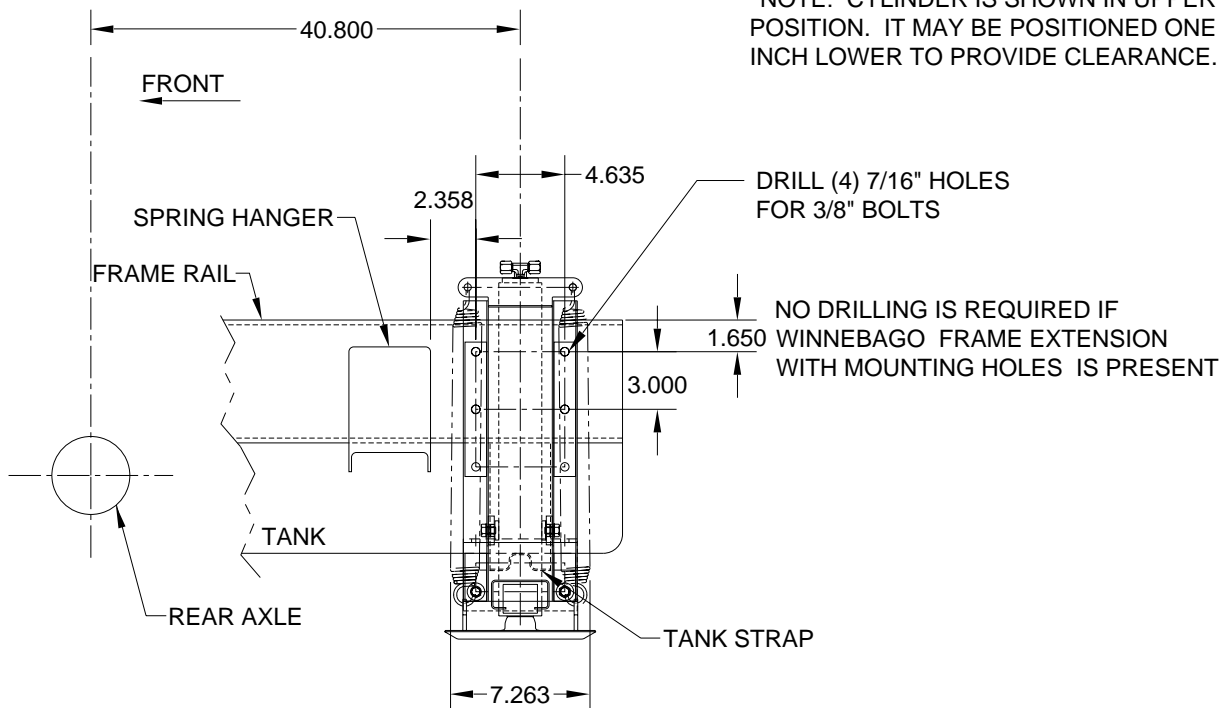

6000# Jack Kit: Straight-Acting Jacks

Application: For rear of Ford E350/E450 Chassis and Winnebago Aspect / Itasca Cambria.

Mfr. #: AP36365 6000# Jack Kit
Includes: 2 - AP37148 6000# x 13" Stroke Jack
 1 - AP37179 Hardware Kit
M.S.R.P.: See Item Price Listing

Mfr. #: AP36366 Crosstie Kit
Includes: 1 - AP37178 Crosstie
 1 - AP37179 Hardware Kit
M.S.R.P.: See Item Price Listing

*NOTE: CYLINDER IS SHOWN IN UPPER POSITION. IT MAY BE POSITIONED ONE INCH LOWER TO PROVIDE CLEARANCE.

NOTE: SEE MI15.99 FOR PRESSURE SWITCH MOUNTING INFORMATION.

NOTE: ALL DIMENSIONS ARE APPROXIMATE

CAUTION: Follow CAUTIONS in Operator's and Installation Manuals concerning working under vehicles.

MI25.1198
29MAY07