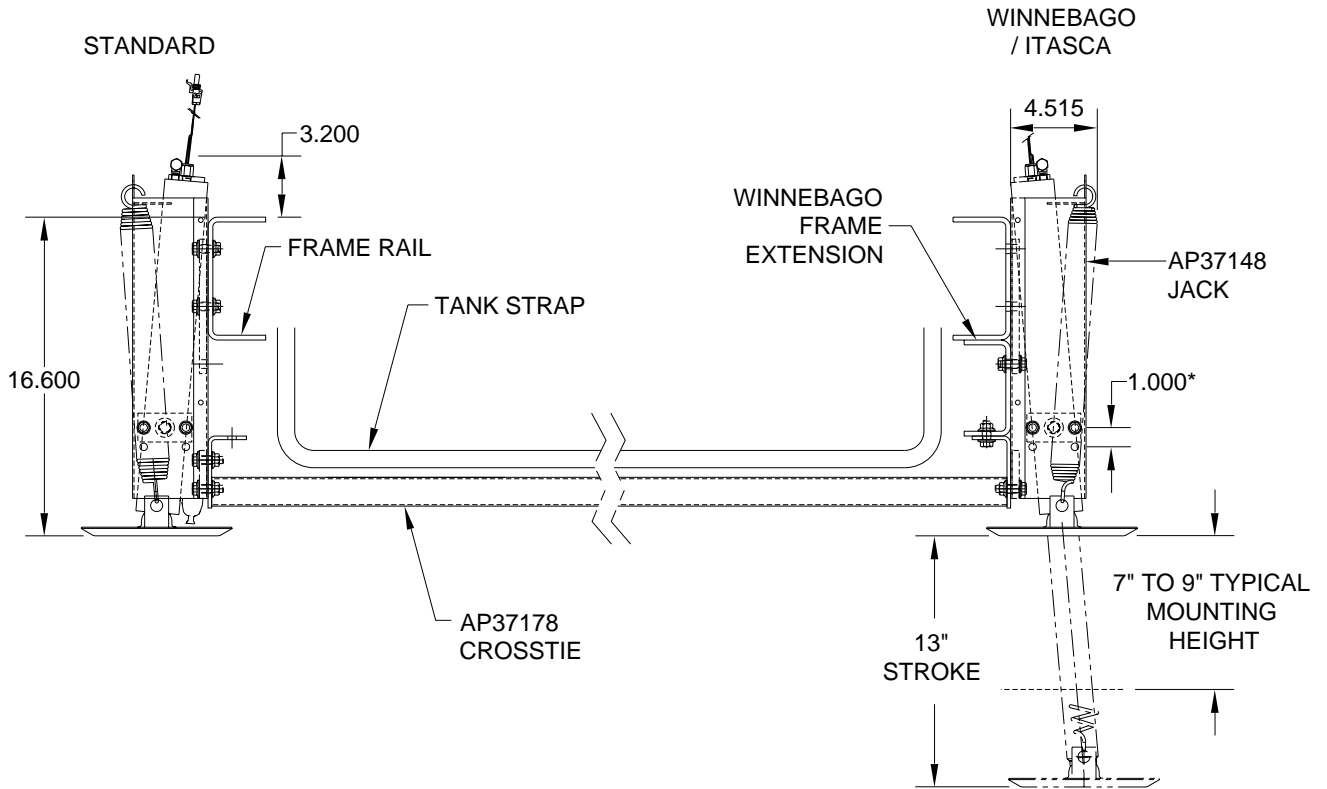

6000# Jack Kit: Straight-Acting Jacks

Application: For rear of Ford E350/E450 Chassis and Winnebago Aspect / Itasca Cambria.

Mfr. #: AP36365 6000# Jack Kit
Includes: 2 - AP37148 6000# x 13" Stroke Jack
 1 - AP37179 Hardware Kit
M.S.R.P.: See Item Price Listing

Mfr. #: AP36366 Crosstie Kit
Includes: 1 - AP37178 Crosstie
 1 - AP37179 Hardware Kit
M.S.R.P.: See Item Price Listing

*NOTE: CYLINDER IS SHOWN IN UPPER POSITION. IT MAY BE POSITIONED ONE INCH LOWER TO PROVIDE CLEARANCE.

NOTE: SEE MI15.99 FOR PRESSURE SWITCH MOUNTING INFORMATION.

NOTE: ALL DIMENSIONS ARE APPROXIMATE

CAUTION: Follow CAUTIONS in Operator's and Installation Manuals concerning working under vehicles.

MI25.1198
29MAY07