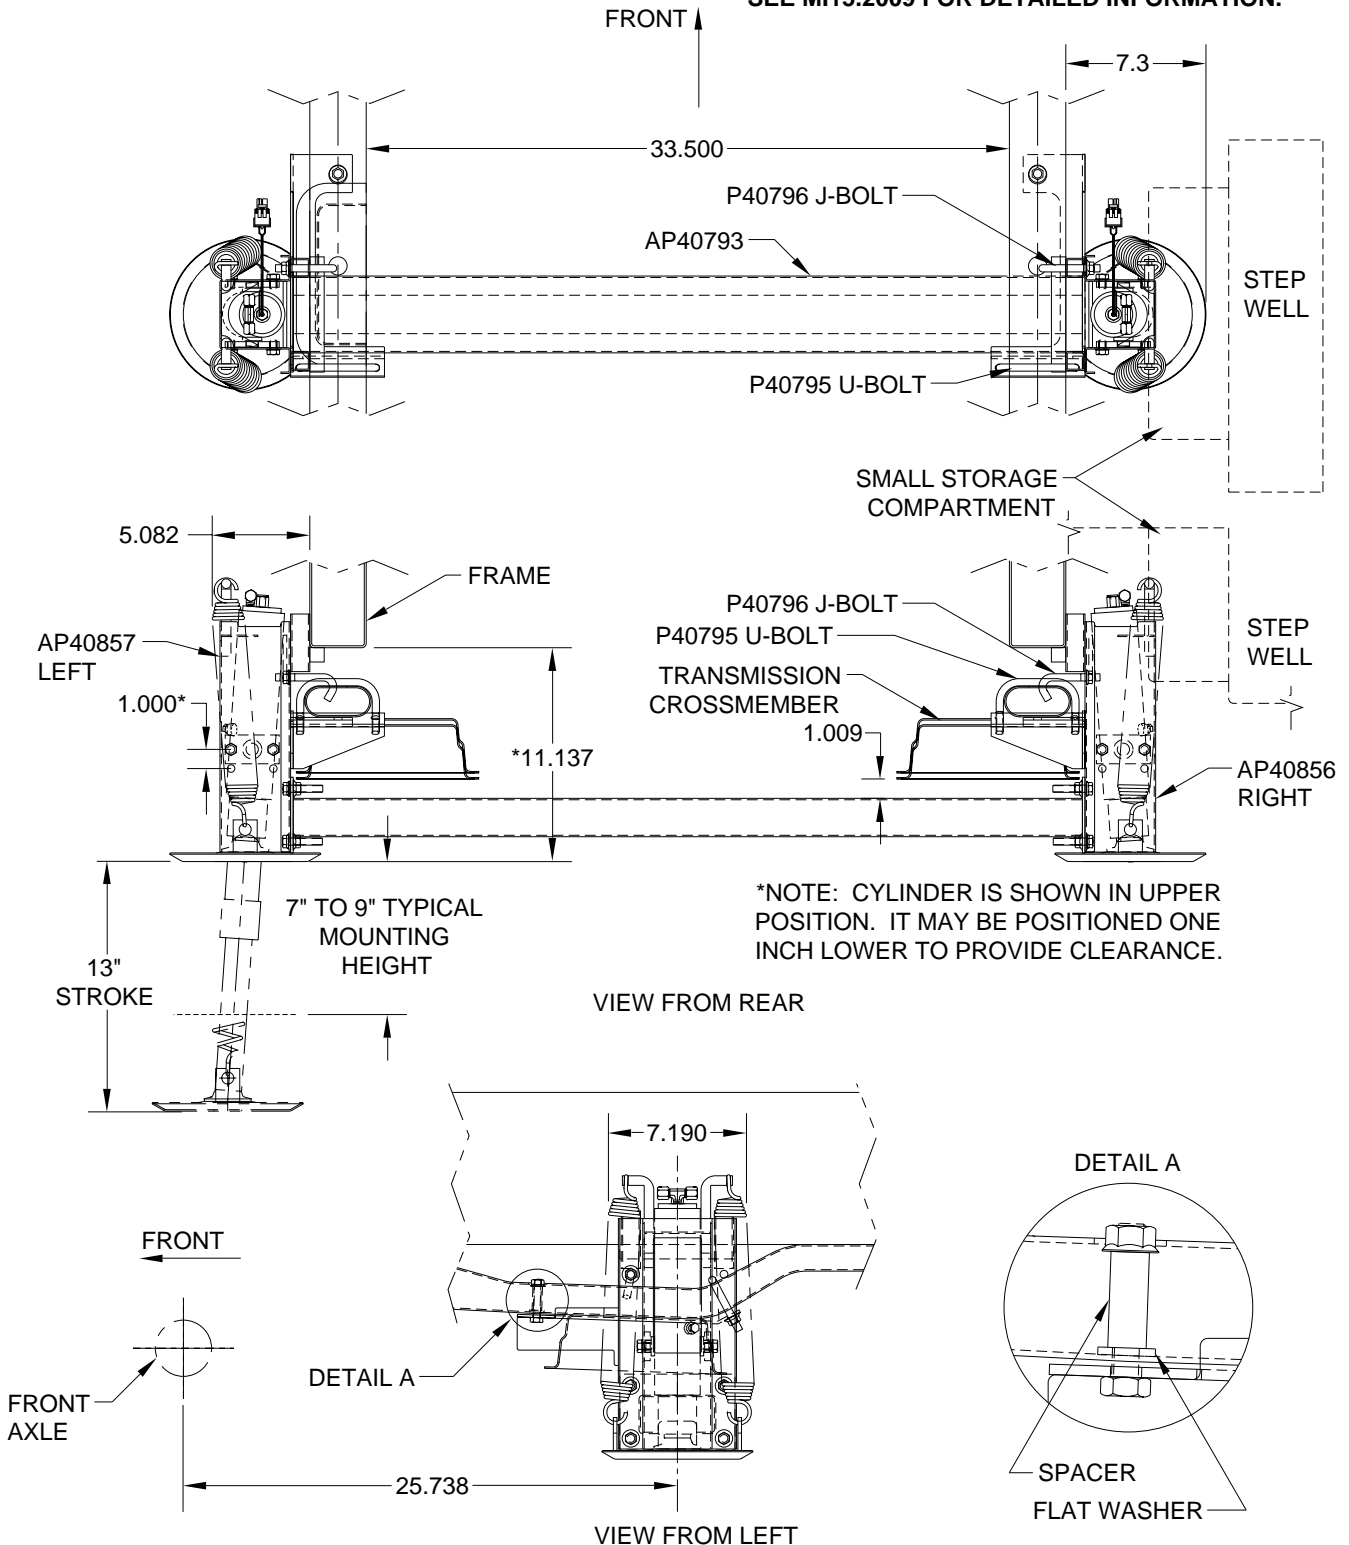

# 4000# Jack Kit: Straight-Acting Jacks

**Application:** For front of 2008 Dodge Sprinter 3500 Chassis with V6 engine.

**Mfr. #:** AP40816 4000# Jack Kit

**Includes:** 1 - AP40856 4000# x 13" Stroke Right Hand Jack      1 - AP40793 Crosstie  
 1 - AP40857 4000# x 13" Stroke Left Hand Jack                      1 - AP40799 Hardware Kit

**M.S.R.P.:** See Item Price Listing

**NOTE: IF COACH HAS A STORAGE COMPARTMENT IN THE STEP WELL, IT MUST BE REMOVED. SEE MI15.2009 FOR DETAILED INFORMATION.**

NOTE: ALL DIMENSIONS ARE APPROXIMATE

**CAUTION:** Follow CAUTIONS in Operator's and Installation Manuals concerning working under vehicles.