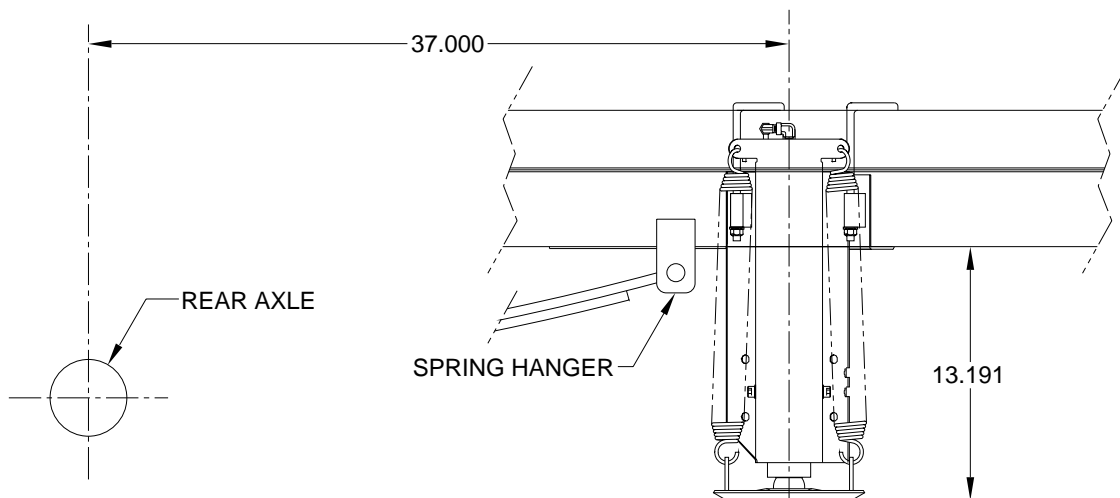

# 6000# Jack Kit: Straight-Acting Jacks

**Application:** For rear of 2008 and later Dodge Sprinter 3500 chassis with the V6 engine.

**Mfr. #:** AP43393 6000# Jack Kit

- Includes:** 1 - AP41999 6000# x 13" Stroke Left Jack Assy.  
 1 - AP41998 6000# x 13" Stroke Right Jack Assy.  
 1 - AP43391 U-Bolt Hardware Kit

**M.S.R.P.:** See Item Price Listing

NOTE: ALL DIMENSIONS ARE APPROXIMATE

**CAUTION:** Follow CAUTIONS in Operator's and Installation Manuals concerning working under vehicles.

MI25.1079  
13NOV08