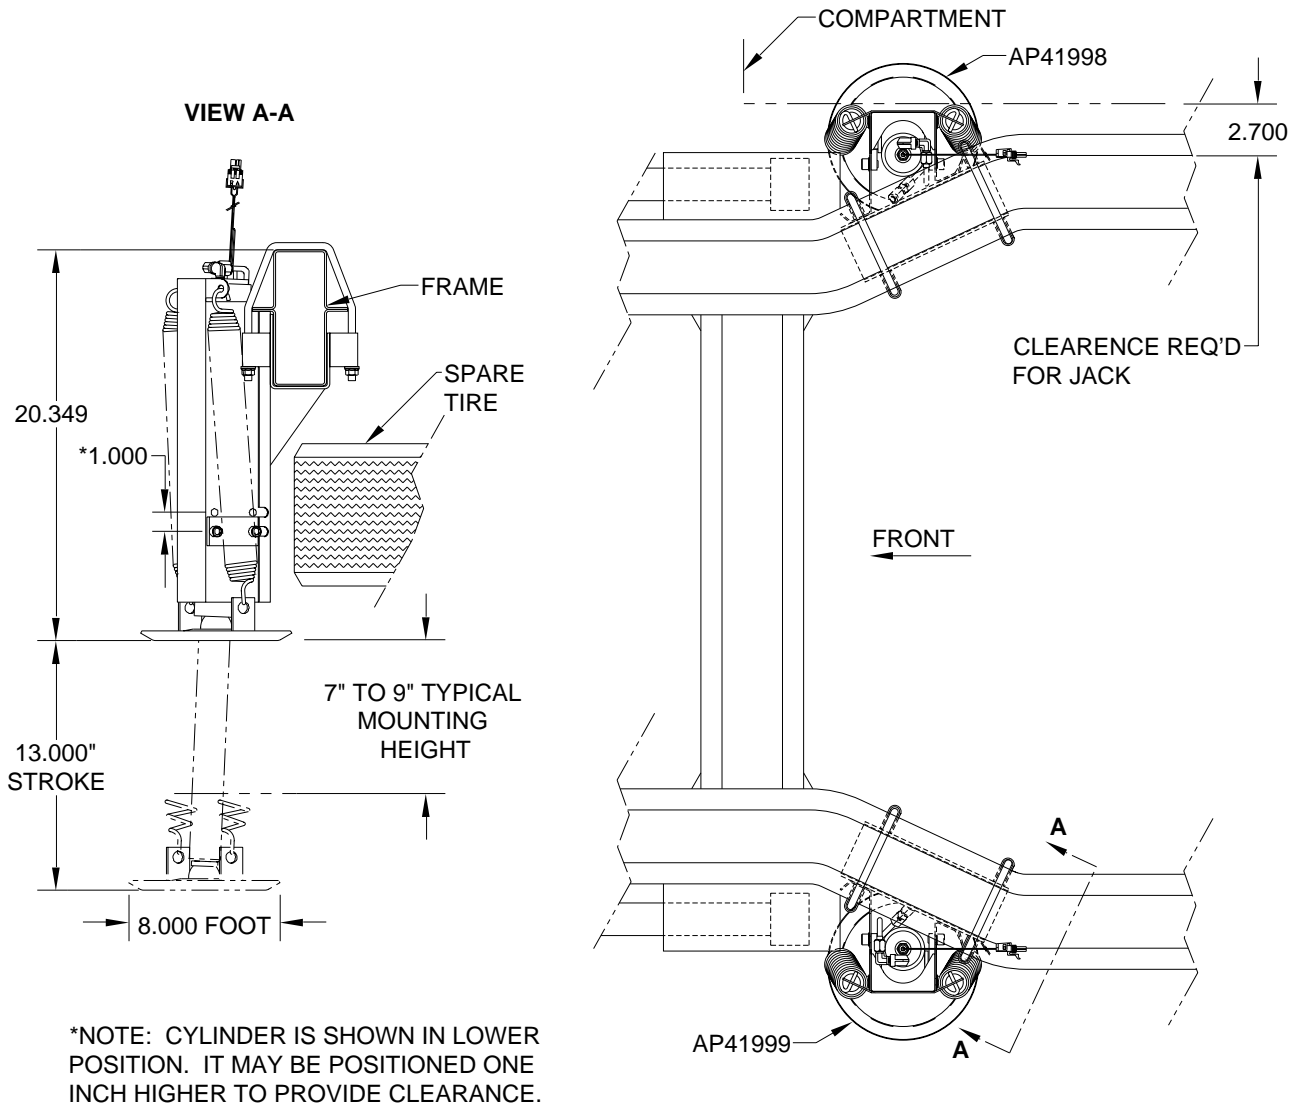

# 6000# Jack Kit: Straight-Acting Jacks

**Application:** For rear of 2008 and later Dodge Sprinter 3500 chassis with the V6 engine.

**Mfr. #:** AP43393 6000# Jack Kit

- Includes:** 1 - AP41999 6000# x 13" Stroke Left Jack Assy.  
 1 - AP41998 6000# x 13" Stroke Right Jack Assy.  
 1 - AP43391 U-Bolt Hardware Kit

**M.S.R.P.:** See Item Price Listing

NOTE: ALL DIMENSIONS ARE APPROXIMATE

**CAUTION:** Follow CAUTIONS in Operator's and Installation Manuals concerning working under vehicles.

MI25.1079  
13NOV08