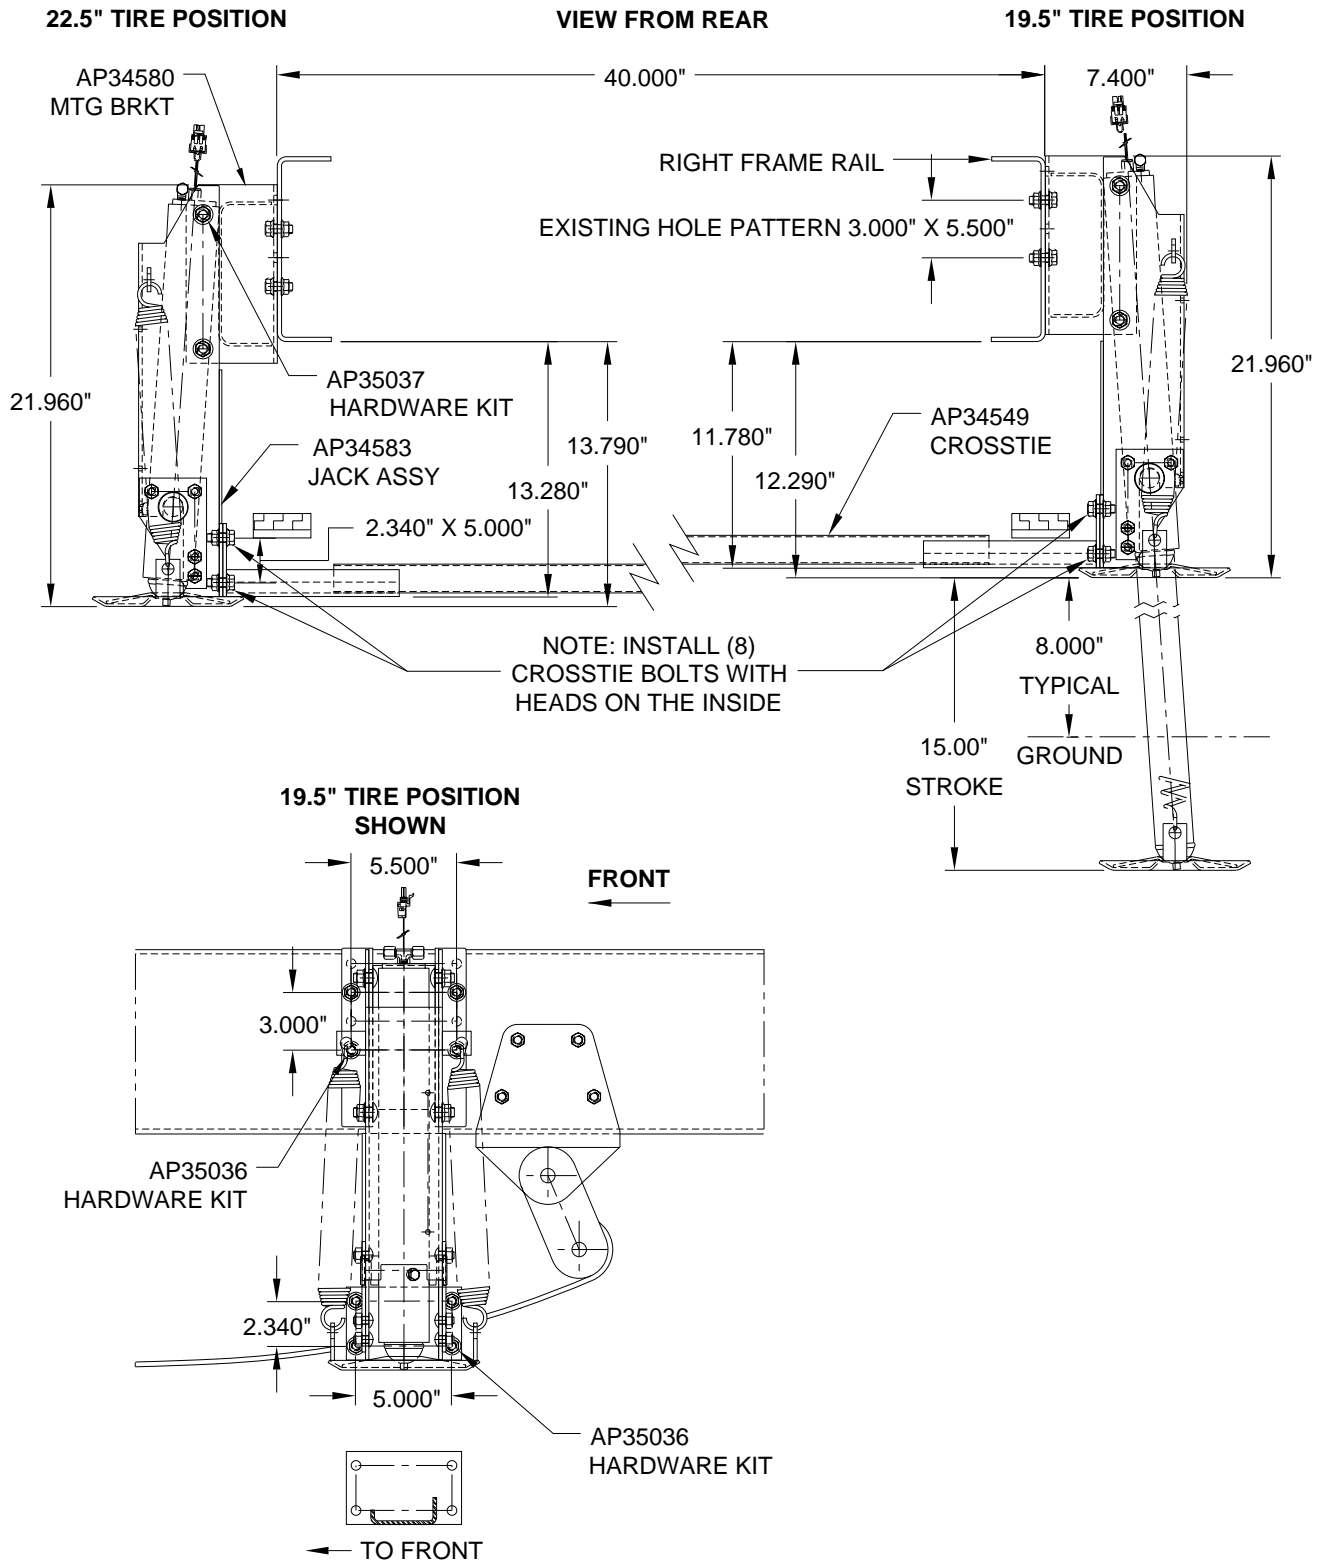

9000# Jack Kit and Spacer/Cross-Tie Kit: Straight-Acting Jacks

Application: Mounting Straight-Acting Jacks on FRONT Workhorse: W20, W22, W24, 2004 thru 2006 chassis with 22.5" TIRES.

Mfr. #: AP34439 9000# Front Jack Kit
Includes: 2 - AP34592 Jack 9000x15 AMF WS
 1 - AP35037 Hardware Kit

Mfr. #: 1 - AP34441 Spacer/Tie Kit 9S WH22F
Includes: 2 - AP34535 Mtg Brackets - AMWH/9SF
 1 - AP34549 CrossTie - AMWH/6SF
 2 - AP35036 Hardware Kit

M.S.R.P.: See Item Price Listing

M.S.R.P.: See Item Price Listing