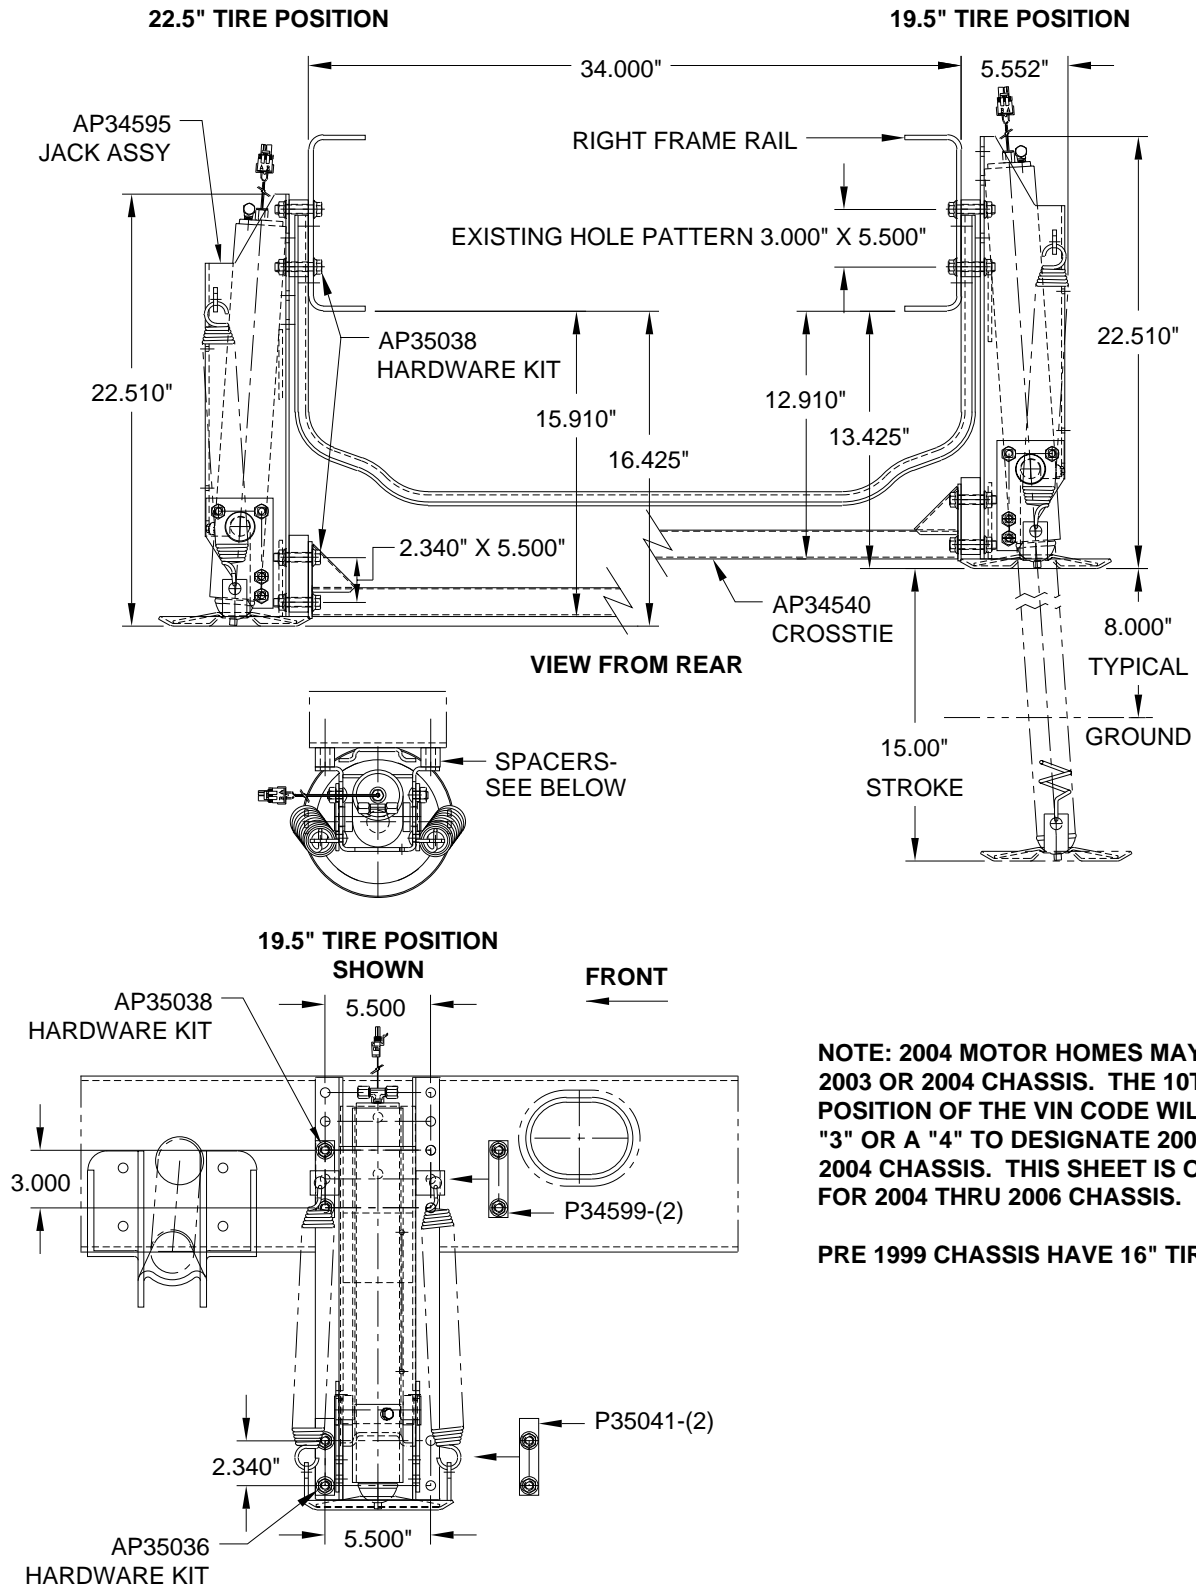

9000# Jack Kit and Spacer/Cross-Tie Kit: Straight-Acting Jacks

Application: Mounting Straight-Acting Jacks on the REAR OF FORD, 2004 thru 2006 chassis with 19.5-22.5" TIRES.

Mfr. #: AP34440 9000# Rear Jack Kit
Includes: 2 - AP34595 Jack 9000x15 AMR WS
 1 - AP35038 Hardware Kit 7/16"
 4 - P34599 Spacer - 1.00"

Mfr. #: 1 - AP34446 Spacer/Tie Kit 9S FD/WH
Includes: 1 - AP34540 CrossTie - AMWH/9SR
 1 - AP35038 Hardware Kit 7/16"
 4 - P35041 Spacer - 1.00"

M.S.R.P.: See Item Price Listing

M.S.R.P.: See Item Price Listing