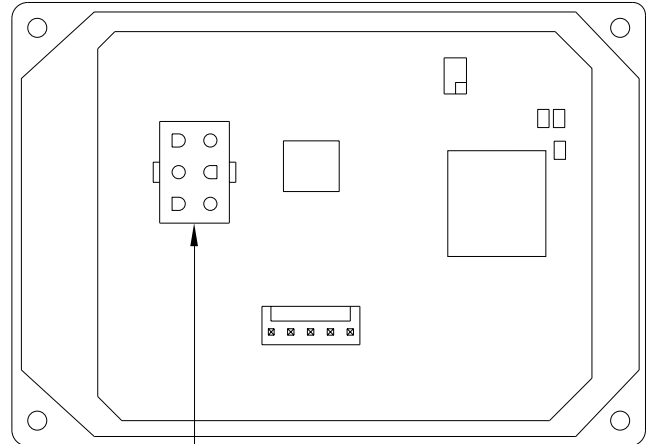

625 SINGLE TOUCH LEVELING SYSTEM PIGTAIL UPDATE FOR SYSTEMS WITH REMOTE ROCKER SWITCHES

NOTE: ONE TOUCH LEVELING SYSTEMS WITH REMOTE ROCKER SWITCHES MAY EXPERIENCE THE LEVELING SYSTEM SHUTTING OFF DURING AN AUTO LEVEL OR STORE SEQUENCE. THE ADDITION OF THIS PIGTAIL WILL UPDATE THE SYSTEM TO RECTIFY THIS ISSUE.

UNPLUG EXISTING HARNESS AND INSERT PIGTAIL BETWEEN TOUCH PANEL END EXISTING HARNESS.