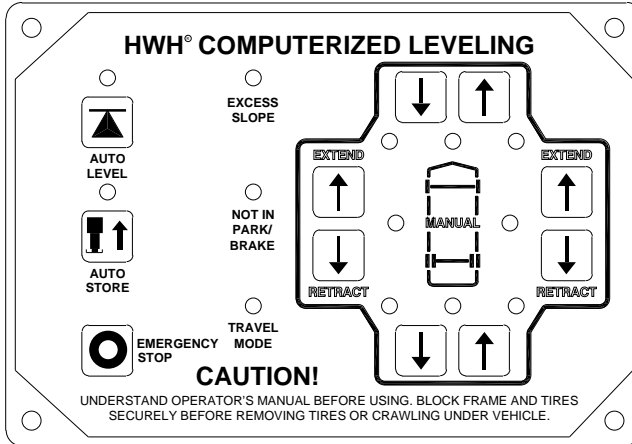

625 SINGLE TOUCH LEVELING SYSTEM PIGTAIL UPDATE FOR SYSTEMS WITH REMOTE ROCKER SWITCHES

NOTE: ONE TOUCH LEVELING SYSTEMS WITH REMOTE ROCKER SWITCHES MAY EXPERIENCE THE LEVELING SYSTEM SHUTTING OFF DURING AN AUTO LEVEL OR STORE SEQUENCE. THE ADDITION OF THIS PIGTAIL WILL UPDATE THE SYSTEM TO RECTIFY THIS ISSUE.

UNPLUG EXISTING HARNESS AND INSERT PIGTAIL BETWEEN TOUCH PANEL END EXISTING HARNESS.